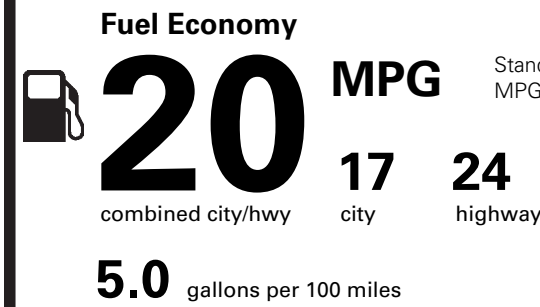

695.00
160.00
NO CHARGE
NO CHARGE
2,100.00
NO CHARGE

PRICE INFORMATION

BASE PRICE	559,620.00
TOTAL OPTIONS/OTHER	13,600.00
TOTAL VEHICLE & OPTIONS/OTHER	73,220.00
DESTINATION & DELIVERY	1,095.00
TOTAL BEFORE DISCOUNTS	74,315.00
EQUIPMENT GROUP SAVINGS	- 1,020.00

(MSRP)

EPA DOT Fuel Economy and Environment

Gasoline Vehicle

Standard SUVs range from 13 to 101 MPG. The best vehicle rates 141 MPGe.

You spend \$2,500 more in fuel costs over 5 years compared to the average new vehicle.