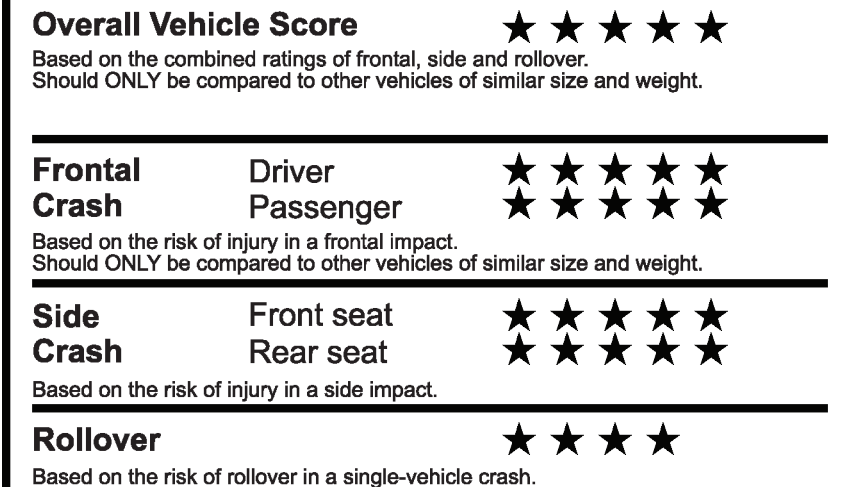

fueleconomy.gov

Calculate personalized estimates and compare vehicles

GOVERNMENT 5-STAR SAFETY RATINGS

Star ratings range from 1 to 5 stars (★★★★★), with 5 being the highest. Source: National Highway Traffic Safety Administration (NHTSA). www.safercar.gov or 1-888-327-4236